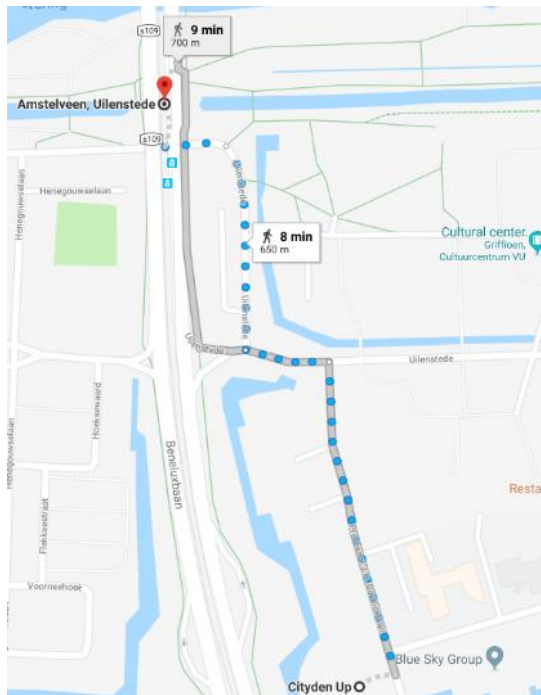

Walking route Crowne Plaza Amsterdam – South to metro station Boelelaan/VU

Walking route metro station Nieuwmarkt to Hotel Krasnapolsky

Hotel Motel One → Hotel Krasnapolsky

Address

Hotel Krasnapolsky
Dam 9
1012 JS Amsterdam
The Netherlands

Route

This trip will take you about 20 minutes.

Walk from the hotel to metro station Europaplein; this is a 5-minute walk (see walking route below or use 9292 app). Take metro 52 (direction Noord) to metro station Rokin. It is a 6-minute walk (see walking route below or use 9292 app) from the metro station to Hotel Krasnapolsky.

Walking route Hotel Motel One to metro station Europaplein

Walking route metro station Rokin to Hotel Krasnapolsky

Hotel Cityden Up → Hotel Krasnapolsky

Address

Hotel Krasnapolsky
Dam 9
1012 JS Amsterdam
The Netherlands

Route

This trip will take you about 40 minutes.

Walk (see walking route below or use 9292 app) from the hotel to metro station Uilenstede. Take metro 51 (direction Centraal Station) to metro station Nieuwmarkt. It is an 7 minute walk (see walking route below or use 9292 app) from metro station Nieuwmarkt to the hotel.