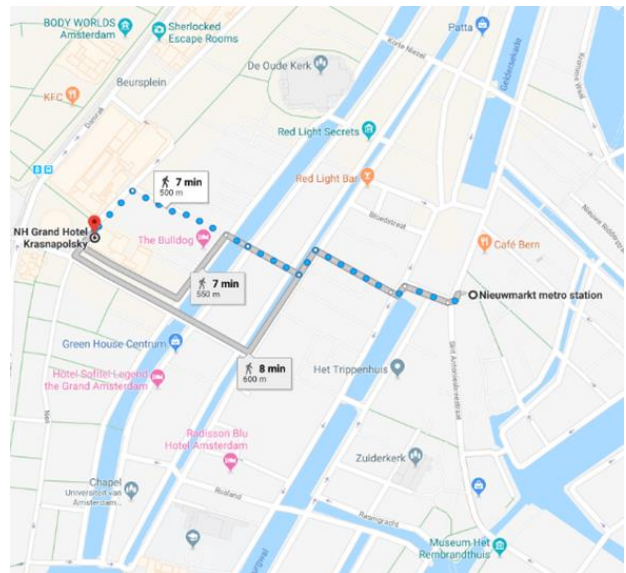

Walking route metro station Nieuwmarkt to Hotel Krasnapolsky