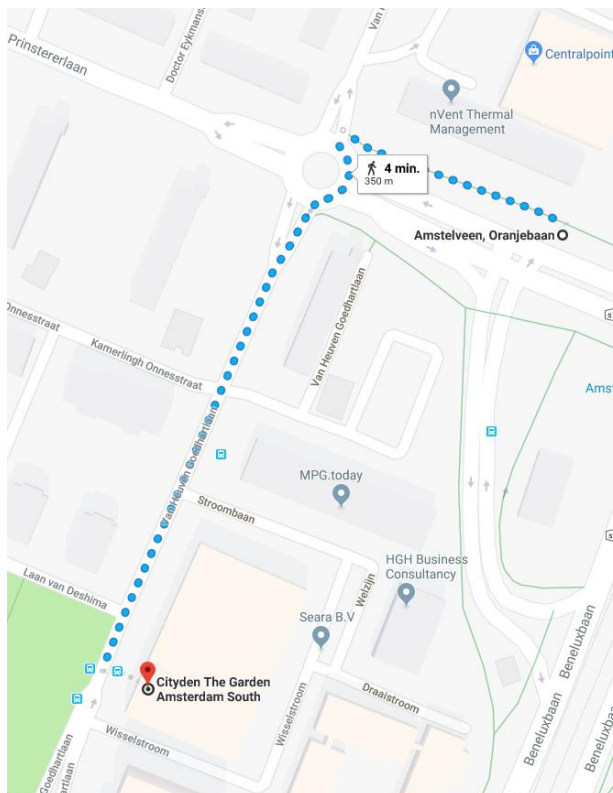

Walking route station Amsterdam Zuid to Crowne Plaza Amsterdam – South

Schiphol → Hotel Motel One

Address

Hotel Motel One
Europaboulevard 23
1079 PC Amsterdam
The Netherlands

Route

This trip will take you about 15 minutes.

Walking route metro station Uilenstede to Cityden Up

Walking route tram stop Biesbosch to Cityden Up

Schiphol → Hotel Cityden the Garden

Address

Hotel Cityden the Garden
Van Heuven Goedhartlaan 17
1181 LE Amstelveen
The Netherlands

Walking route bus stop Oranjebaan to Hotel Cityden the Garden

Route from hotels to VU University

Hotel Krasnapolsky → VU Amsterdam

Address

VU Amsterdam
De Boelelaan 1105
1081HV Amsterdam
The Netherlands

Route

Walking route Crowne plaza Amsterdam – South to VU Amsterdam

Hotel Motel One → VU Amsterdam

Address

VU Amsterdam
De Boelelaan 1105
1081HV Amsterdam
The Netherlands

Route

This trip will take you about 10 minutes.