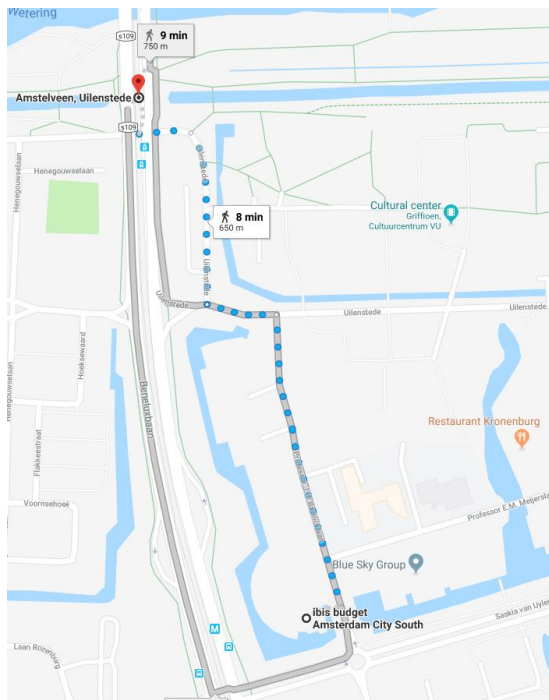

Walk from the hotel to tram stop/metro station Oranjebaan, this is a 3-minute walk (see walking route below or use 9292 app). Take tram 5 (direction van Hallstraat) or metro 51 (direction Centraal Station) to metro station/tram stop De Boelelaan/VU. When you get off the metro/tram you will see VU Amsterdam in front of you.

Walking route Hotel Cityden the Garden to tram stop/metro station Oranjebaan

Route from hotels to Hotel Krasnapolsky (dinner)

Ibis budget hotel → Hotel Krasnapolsky

Address

Hotel Krasnapolsky

Dam 9

1012 JS Amsterdam

The Netherlands

Route

This trip will take you about 40 minutes.

Walk (see walking route below or use 9292 app) from the hotel to metro station Uilenstede. Take metro 51 (direction Centraal Station) to metro station Nieuwmarkt. It is an 7 minute walk (see walking route below or use 9292 app) from metro station Nieuwmarkt to the hotel.

Walking route Hotel Ibis to metro station Uilenstede

Walking route metro station Nieuwmarkt to Hotel Krasnapolsky

Crowne Plaza Amsterdam – South → Hotel Krasnapolsky

Address

Hotel Krasnapolsky
Dam 9
1012 JS Amsterdam
The Netherlands