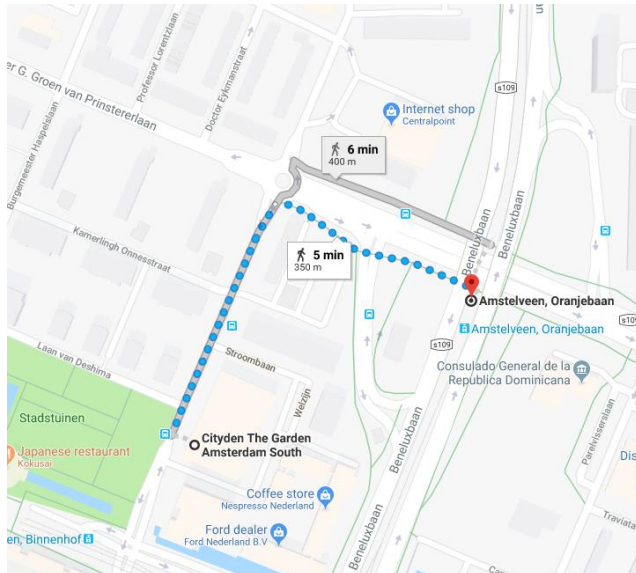

Walking route Hotel Motel One to metro station Europaplein

Walking route metro station Rokin to Hotel Krasnapolsky

Hotel Cityden Up → Hotel Krasnapolsky

Address

Hotel Krasnapolsky
Dam 9
1012 JS Amsterdam
The Netherlands

Route

This trip will take you about 40 minutes.

Walk (see walking route below or use 9292 app) from the hotel to metro station Uilenstede. Take metro 51 (direction Centraal Station) to metro station Nieuwmarkt. It is an 7 minute walk (see walking route below or use 9292 app) from metro station Nieuwmarkt to the hotel.

Walking route Hotel Cityden Up to metro station Uilenstede

Walking route metro station Nieuwmarkt to Hotel Krasnapolsky

Hotel Cityden the Garden → Hotel Krasnapolsky

Address

Hotel Krasnapolsky
Dam 9
1012 JS Amsterdam
The Netherlands

Route

This trip will take about 40 minutes.

Walk from the hotel to metro station/tram stop Oranjebaan, this is a 3 minute walk (see walking route below or use 9292 app). Take metro 51 (direction Centraal Station) to metro station Nieuwmarkt. It is a 7 minute walk (see walking route below or use 9292 app) from metro station Nieuwmarkt to Hotel Krasnapolsky.