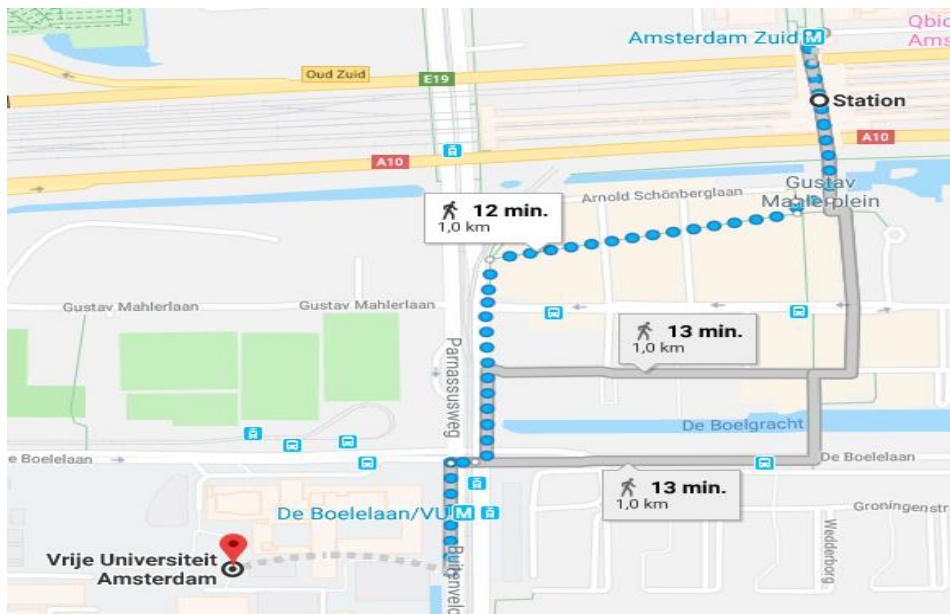

Directions

Route from Schiphol to hotel or VU University

Schiphol → VU Amsterdam

Address

VU Amsterdam
De Boelelaan 1105
1081HV Amsterdam
The Netherlands

Route

This trip will take you about 15 minutes.

Take the train from Schiphol airport to Station Amsterdam Zuid. When you arrive at Station Amsterdam Zuid you can take metro 51 (direction Westwijk) or tram 5 (direction Amstelveen Binnenhof) to VU Amsterdam. This will take you 1 minute. It is a 12 minute walk (see walking route below or use 9292 app) from Station Amsterdam Zuid to VU Amsterdam.

Walking route Station Amsterdam Zuid to VU Amsterdam

Schiphol → Hotel Krasnapolsky

Address

Hotel Krasnapolsky
Dam 9
1012 JS Amsterdam
The Netherlands

Route

This trip will take you about 30 minutes.

Take the train from Schiphol airport to Amsterdam Central station. It is a 10 minute walk (see walking route below or use 9292 app) from Amsterdam Central station to Hotel Krasnapolsky. If walking is not an option take tram 1, 2, 5, 13 or 17 from Amsterdam Central station to the Dam Square stop. You will see the hotel on the left hand side of the Dam.

Walking route Amsterdam Central Station to Hotel Krasnapolsky

Schiphol → Ibis budget hotel

Address

Ibis budget hotel
Professor J.H. Bavincklaan 1
1183 AT Amstelveen
The Netherlands

Route

This trip will take you about 30 minutes.

Walking route metro station Uilenstede to Ibis Hotel

Walking route tram stop Biesbosch to Ibis hotel

Schiphol → Crowne Plaza Amsterdam – South

Address

Crowne Plaza Amsterdam – South
George Gershwinlaan 101
1082 MT Amsterdam
The Netherlands