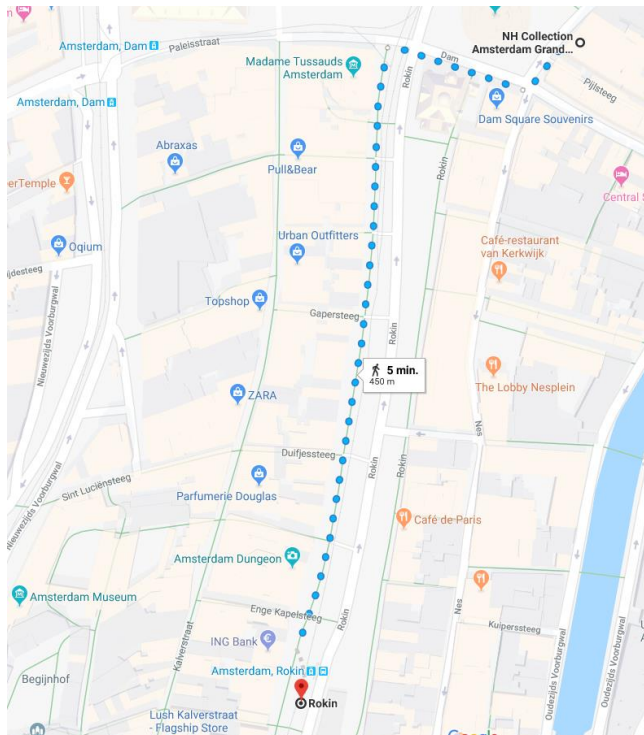

Walking route metro station Uilenstede to Cityden Up

Walking route tram stop Biesbosch to Cityden Up

Schiphol → Hotel Cityden the Garden

Address

Hotel Cityden the Garden
Van Heuven Goedhartlaan 17
1181 LE Amstelveen
The Netherlands

Walking route bus stop Oranjebaan to Hotel Cityden the Garden

Route from hotels to VU University

Hotel Krasnapolsky → VU Amsterdam

Address

VU Amsterdam
De Boelelaan 1105
1081HV Amsterdam
The Netherlands

Route

This trip will take you about 25 minutes.

Walk (see walking route below or use 9292 app) from the hotel to metro station Rokin. Take metro 52 (direction Zuid) to metro station Amsterdam Zuid. It is a 10 minute walk (see walking route below or use 9292 app) from station Amsterdam Zuid to VU Amsterdam, but you can also take tram 5 (direction Amstelveen Binnenhof) to metro station/tram stop Boelelaan/VU.

Walking route Crowne plaza Amsterdam – South to VU Amsterdam

Hotel Motel One → VU Amsterdam

Address

VU Amsterdam
De Boelelaan 1105
1081HV Amsterdam
The Netherlands

Route

This trip will take you about 10 minutes.