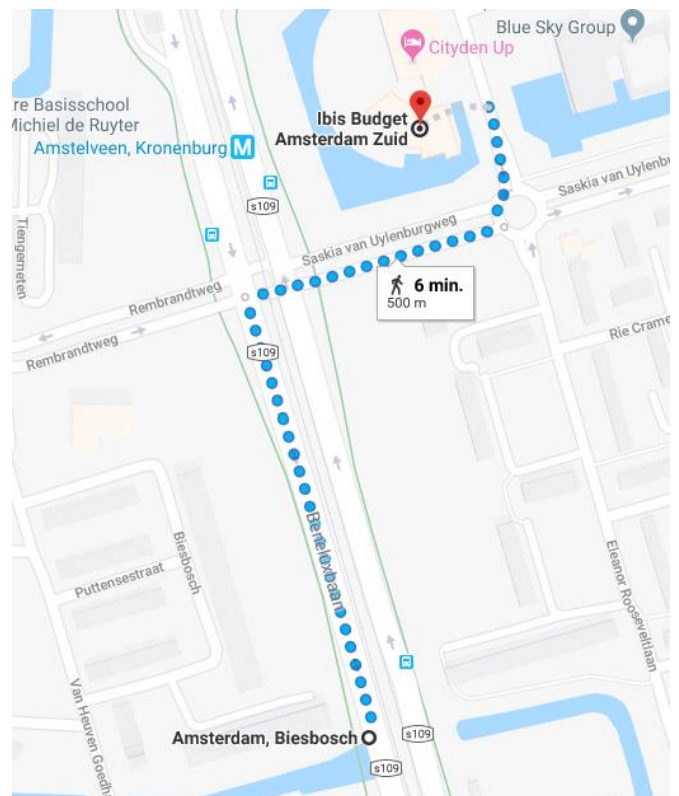

Walking route Station Amsterdam Zuid to VU Amsterdam

Schiphol → Hotel Krasnapolsky

Address

Hotel Krasnapolsky
Dam 9
1012 JS Amsterdam
The Netherlands

Route

This trip will take you about 30 minutes.

Take the train from Schiphol airport to Amsterdam Central station. It is a 10 minute walk (see walking route below or use 9292 app) from Amsterdam Central station to Hotel Krasnapolsky. If walking is not an option take tram 1, 2, 5, 13 or 17 from Amsterdam Central station to the Dam Square stop. You will see the hotel on the left hand side of the Dam.

Walking route Amsterdam Central Station to Hotel Krasnapolsky

Schiphol → Ibis budget hotel

Address

Ibis budget hotel
Professor J.H. Bavincklaan 1
1183 AT Amstelveen
The Netherlands

Route

This trip will take you about 30 minutes.

Take the train from Schiphol airport to station Amsterdam Zuid. From here, you can take Metro 51 (direction Westwijk) to metro station Uilenstede. It is an 8-minute walk (see walking route below or use 9292 app) from metro station Uilenstede to the hotel. You can also take tram 5 (direction Amstelveen Stadhart) from station Amsterdam Zuid to tram stop Biesbosch. It is a 6-minute walk (see walking route below or use 9292 app) from the tram stop to the hotel.

Walking route metro station Uilenstede to Ibis Hotel

Walking route tram stop Biesbosch to Ibis hotel

Schiphol → Crowne Plaza Amsterdam – South

Address

Crowne Plaza Amsterdam – South
George Gershwinlaan 101
1082 MT Amsterdam
The Netherlands