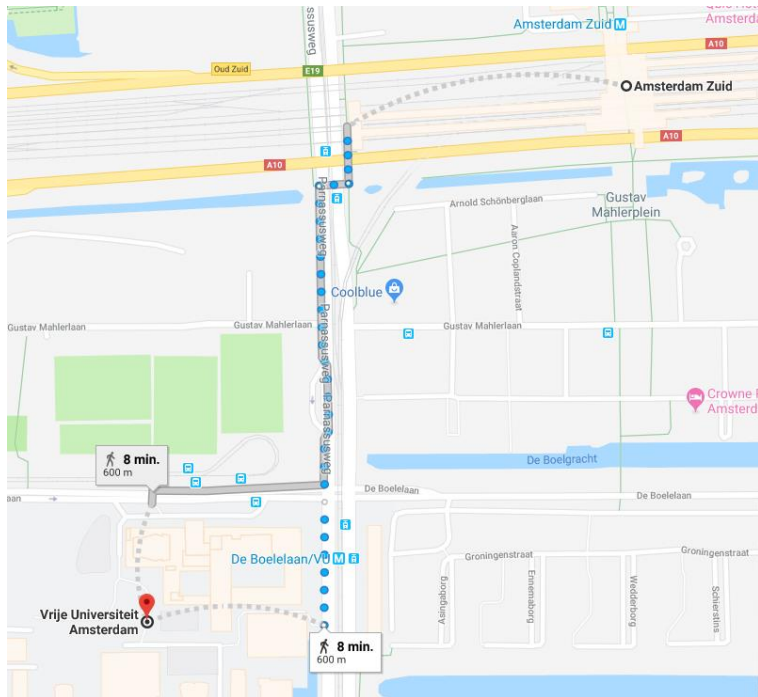

Walking route station Amsterdam Zuid Station to VU Amsterdam