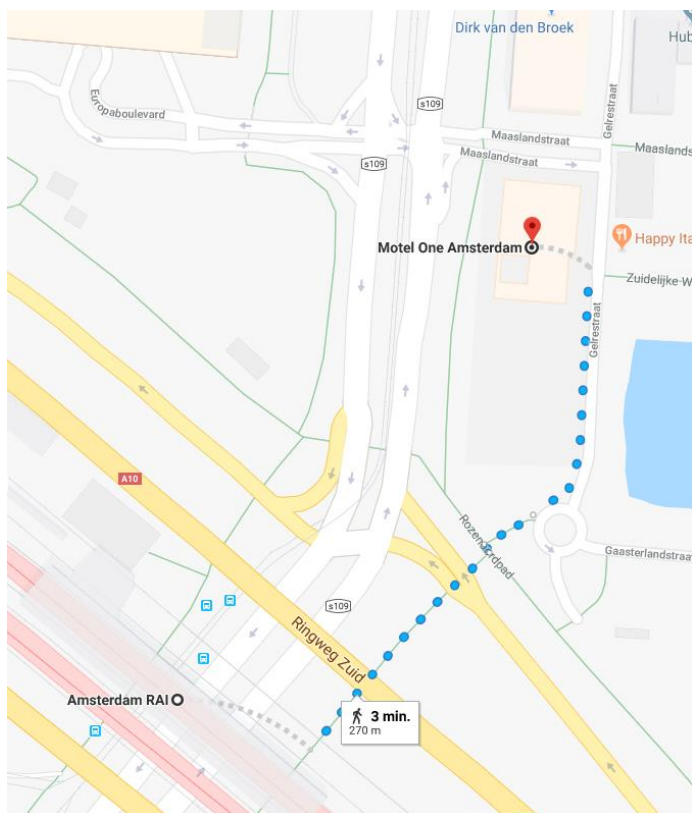

Walking route metro station Uilenstede to Ibis Hotel

Walking route tram stop Biesbosch to Ibis hotel

Schiphol → Crowne Plaza Amsterdam – South

Address

Crowne Plaza Amsterdam – South
George Gershwinlaan 101
1082 MT Amsterdam
The Netherlands

Route

This trip will take you about 15 minutes.

Take the train from Schiphol airport to station Amsterdam Zuid. It is a 6 minute walk from station Amsterdam Zuid to the hotel. When you arrive at station Amsterdam Zuid head south toward Claude Debussylaan, turn left onto Claude Debussylaan, turn right at Gustav Mahlerplein, walk straight ahead until you see the Crowne Plaza hotel on your left hand. (see walking route below or use 9292 app)

Walking route station Amsterdam Zuid to Crowne Plaza Amsterdam – South

Schiphol → Hotel Motel One

Address

Hotel Motel One
Europaboulevard 23
1079 PC Amsterdam
The Netherlands

Route

This trip will take you about 15 minutes.

Take the train from Schiphol airport to station Amsterdam RAI. It is a 3-minute walk from station Amsterdam RAI to the hotel (see walking route below or use 9292 app).

Walking route station Amsterdam RAI to Hotel Motel One