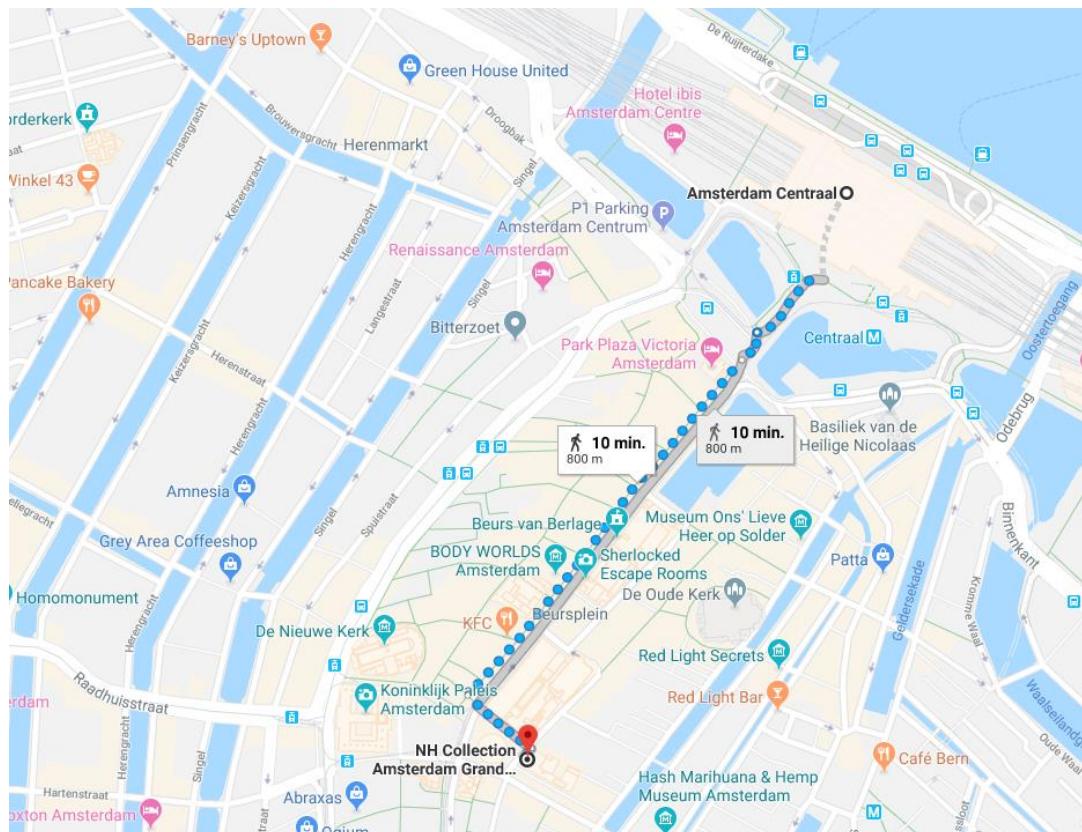

Directions

Route from Schiphol to hotel or VU University

Schiphol → VU Amsterdam

Address

VU Amsterdam
De Boelelaan 1105
1081HV Amsterdam
The Netherlands

Route

This trip will take you about 15 minutes.

Take the train from Schiphol airport to Station Amsterdam Zuid. When you arrive at Station Amsterdam Zuid you can take metro 51 (direction Westwijk) or tram 5 (direction Amstelveen Binnenhof) to VU Amsterdam. This will take you 1 minute. It is a 12 minute walk (see walking route below or use 9292 app) from Station Amsterdam Zuid to VU Amsterdam.

Walking route Station Amsterdam Zuid to VU Amsterdam

Schiphol → Hotel Krasnapolsky

Address

Hotel Krasnapolsky
Dam 9
1012 JS Amsterdam
The Netherlands

Route

This trip will take you about 30 minutes.

Take the train from Schiphol airport to Amsterdam Central station. It is a 10 minute walk (see walking route below or use 9292 app) from Amsterdam Central station to Hotel Krasnapolsky. If walking is not an option take tram 1, 2, 5, 13 or 17 from Amsterdam Central station to the Dam Square stop. You will see the hotel on the left hand side of the Dam.

Walking route Amsterdam Central Station to Hotel Krasnapolsky

Schiphol → Ibis budget hotel

Address

Ibis budget hotel
Professor J.H. Bavincklaan 1
1183 AT Amstelveen
The Netherlands

Route

This trip will take you about 30 minutes.

Walking route metro station Uilenstede to Ibis Hotel

Walking route tram stop Biesbosch to Ibis hotel

Schiphol → Crowne Plaza Amsterdam – South

Address

Crowne Plaza Amsterdam – South
George Gershwinlaan 101
1082 MT Amsterdam
The Netherlands