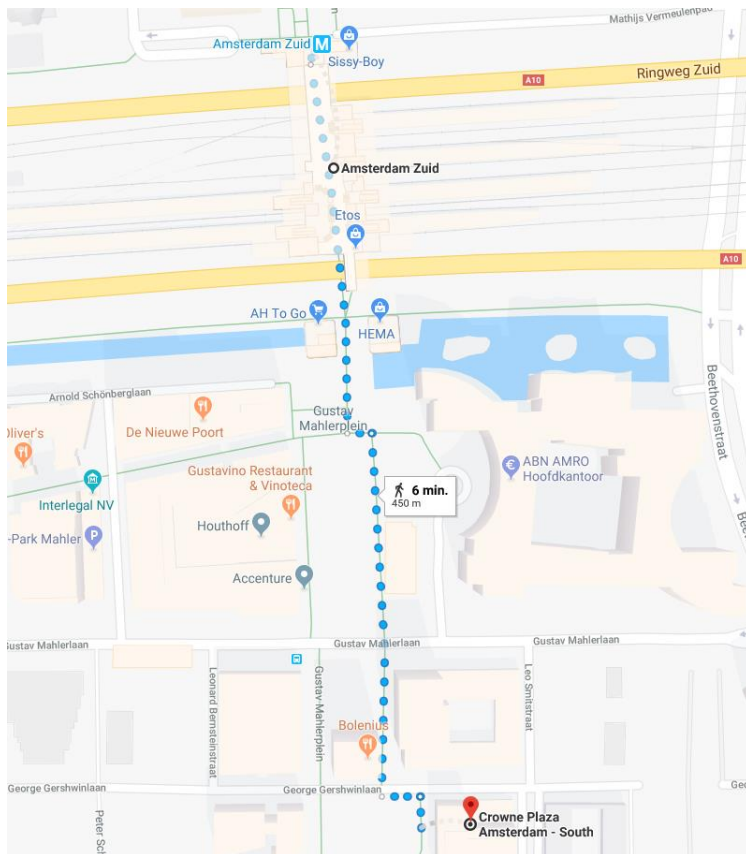

Take the train from Schiphol airport to station Amsterdam Zuid. From here, you can take Metro 51 (direction Westwijk) to metro station Uilenstede. It is an 8-minute walk (see walking route below or use 9292 app) from metro station Uilenstede to the hotel. You can also take tram 5 (direction Amstelveen Stadhart) from station Amsterdam Zuid to tram stop Biesbosch. It is a 6-minute walk (see walking route below or use 9292 app) from the tram stop to the hotel.

Walking route metro station Uilenstede to Ibis Hotel

Walking route tram stop Biesbosch to Ibis hotel

Schiphol → Crowne Plaza Amsterdam – South

Address

Crowne Plaza Amsterdam – South
George Gershwinlaan 101
1082 MT Amsterdam
The Netherlands

Route

This trip will take you about 15 minutes.

Take the train from Schiphol airport to station Amsterdam Zuid. It is a 6 minute walk from station Amsterdam Zuid to the hotel. When you arrive at station Amsterdam Zuid head south toward Claude Debussylaan, turn left onto Claude Debussylaan, turn right at Gustav Mahlerplein, walk straight ahead until you see the Crowne Plaza hotel on your left hand. (see walking route below or use 9292 app)

Walking route station Amsterdam Zuid to Crowne Plaza Amsterdam – South

Schiphol → Hotel Motel One

Address

Hotel Motel One
Europaboulevard 23
1079 PC Amsterdam
The Netherlands

Route

This trip will take you about 15 minutes.