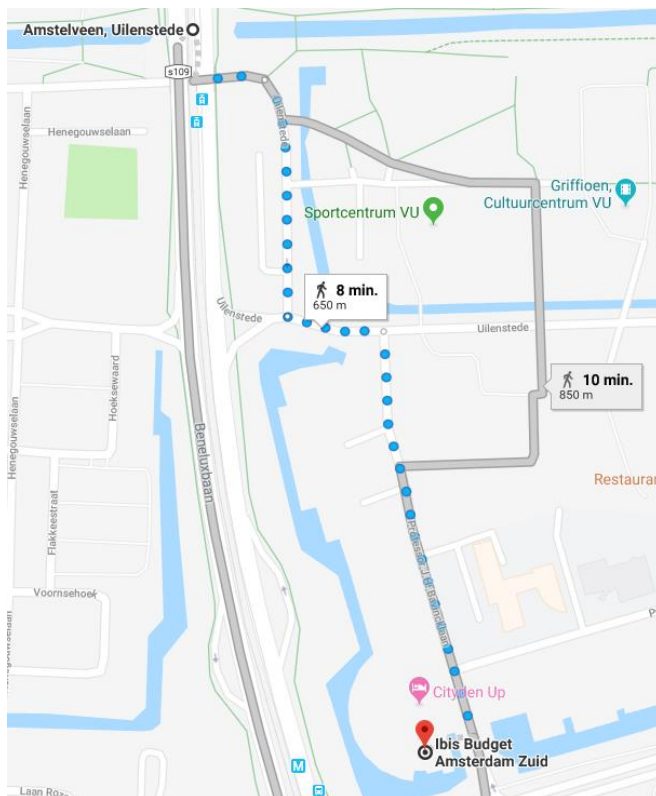

Walking route Station Amsterdam Zuid to VU Amsterdam

Schiphol → Hotel Krasnapolsky

Address

Hotel Krasnapolsky
Dam 9
1012 JS Amsterdam
The Netherlands

Route

This trip will take you about 30 minutes.

Take the train from Schiphol airport to Amsterdam Central station. It is a 10 minute walk (see walking route below or use 9292 app) from Amsterdam Central station to Hotel Krasnapolsky. If walking is not an option take tram 1, 2, 5, 13 or 17 from Amsterdam Central station to the Dam Square stop. You will see the hotel on the left hand side of the Dam.

Walking route Amsterdam Central Station to Hotel Krasnapolsky

Schiphol → Ibis budget hotel

Address

Ibis budget hotel
Professor J.H. Bavincklaan 1
1183 AT Amstelveen
The Netherlands

Route

This trip will take you about 30 minutes.

Take the train from Schiphol airport to station Amsterdam Zuid. From here, you can take Metro 51 (direction Westwijk) to metro station Uilenstede. It is an 8-minute walk (see walking route below or use 9292 app) from metro station Uilenstede to the hotel. You can also take tram 5 (direction Amstelveen Stadhart) from station Amsterdam Zuid to tram stop Biesbosch. It is a 6-minute walk (see walking route below or use 9292 app) from the tram stop to the hotel.

Walking route metro station Uilenstede to Ibis Hotel

Walking route tram stop Biesbosch to Ibis hotel

Schiphol → Crowne Plaza Amsterdam – South

Address

Crowne Plaza Amsterdam – South
George Gershwinlaan 101
1082 MT Amsterdam
The Netherlands