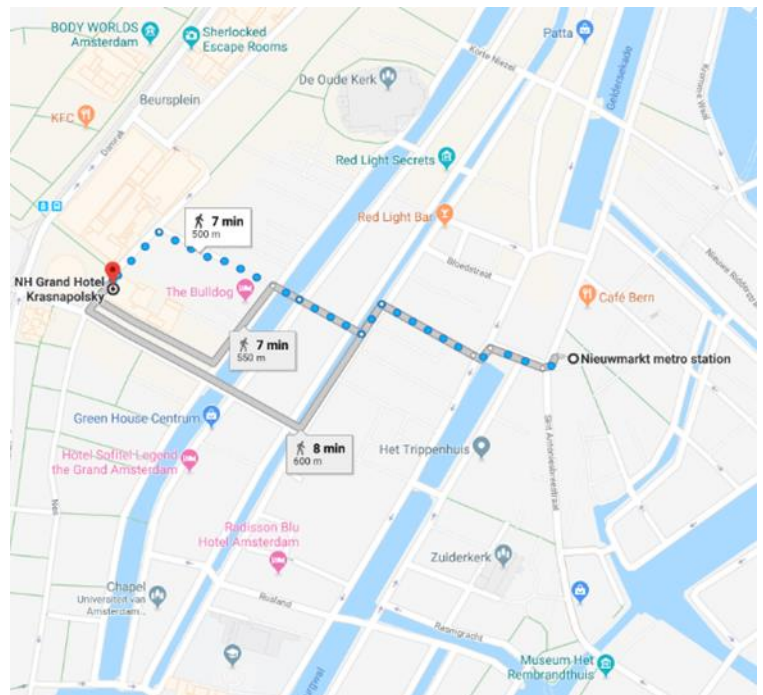

Walking route metro station Nieuwmarkt to Hotel Krasnapolsky