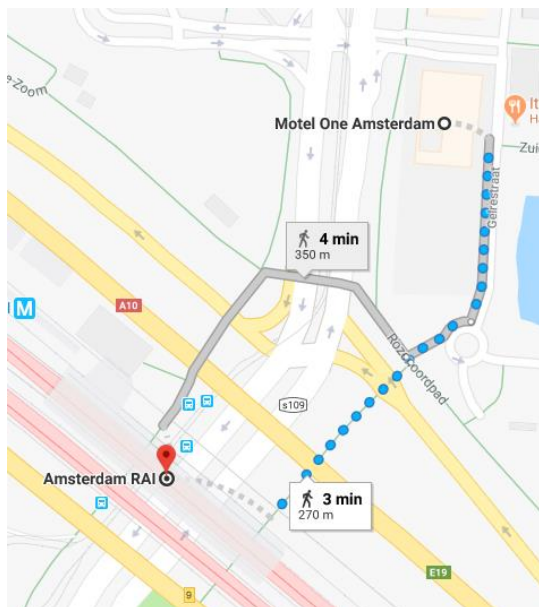

Walking route Ibis Hotel to tram stop Biesbosch

Crowne Plaza Amsterdam – South → VU Amsterdam

Address

VU Amsterdam
De Boelelaan 1105
1081HV Amsterdam
The Netherlands

Route

This trip will take you about 10 minutes.

It is an 8 minute walk from the hotel to VU Amsterdam, there is no public transportation route from the hotel to VU Amsterdam. Head south on George Gershwintplein toward Lex van Deldenbrug, turn left onto Lex van Deldenbrug, turn right onto De Boelelaan, slight left to stay on De Boelelaan, turn left onto Buitenveldertselaan and you will see the VU Amsterdam on your right hand. (see walking route below)

Walking route Crowne plaza Amsterdam – South to VU Amsterdam

Hotel Motel One → VU Amsterdam

Address

VU Amsterdam
De Boelelaan 1105
1081HV Amsterdam
The Netherlands

Route

This trip will take you about 10 minutes.

Walk (see walking route below or use 9292 app) from the hotel to station Amsterdam RAI. Take metro 51 (direction Westwijk) to metro station/tram stop De Boelelaan/VU. When you get of the metro you will see VU Amsterdam in front of you.