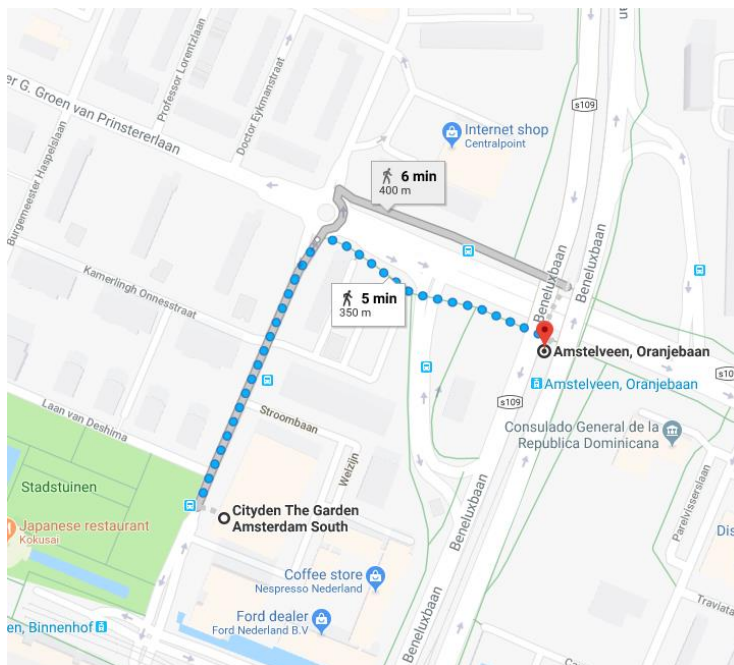

Walking route Crowne plaza Amsterdam – South to VU Amsterdam

Hotel Motel One → VU Amsterdam

Address

VU Amsterdam
De Boelelaan 1105
1081HV Amsterdam
The Netherlands

Route

This trip will take you about 10 minutes.

Walk from the hotel to tram stop Biesbosch, this is a 4-minute walk (see walking route below or use 9292 app). Take tram 5 (direction van Hallstraat) to metro station/tram stop De Boelelaan/VU. When you get of the tram you will see VU Amsterdam in front of you.

Walking route Hotel Cityden Up to tram stop Biesbosch

Hotel Cityden the Garden → VU Amsterdam

Address

VU Amsterdam
De Boelelaan 1105
1081HV Amsterdam
The Netherlands

Route

This trip will take you about 15 minutes.

Walk from the hotel to tram stop/metro station Oranjebaan, this is a 3-minute walk (see walking route below or use 9292 app). Take tram 5 (direction van Hallstraat) or metro 51 (direction Centraal Station) to metro station/tram stop De Boelelaan/VU. When you get off the metro/tram you will see VU Amsterdam in front of you.