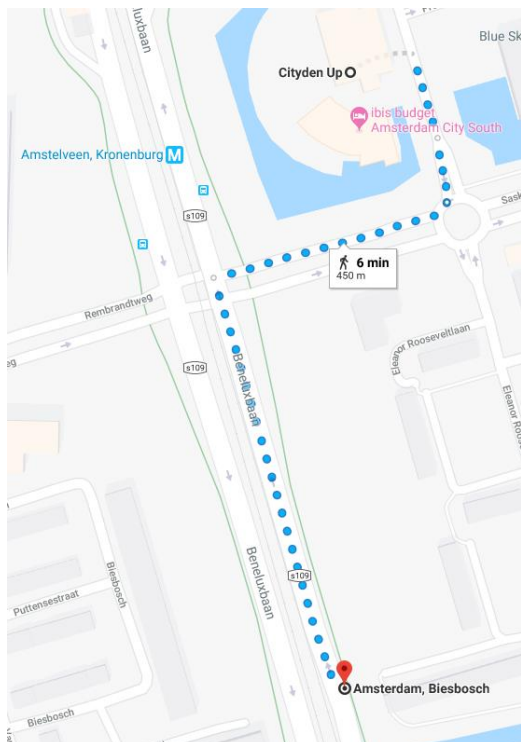

Walking route Crowne plaza Amsterdam – South to VU Amsterdam

Hotel Motel One → VU Amsterdam

Address

VU Amsterdam
De Boelelaan 1105
1081HV Amsterdam
The Netherlands

Route

This trip will take you about 10 minutes.

Walk (see walking route below or use 9292 app) from the hotel to station Amsterdam RAI. Take metro 51 (direction Westwijk) to metro station/tram stop De Boelelaan/VU. When you get of the metro you will see VU Amsterdam in front of you.

Walking route Hotel Motel One to station Amsterdam RAI

Hotel Cityden Up → VU Amsterdam

Address

VU Amsterdam
De Boelelaan 1105
1081HV Amsterdam
The Netherlands

Route

This trip will take you about 10 minutes.

Walk from the hotel to tram stop Biesbosch, this is a 4-minute walk (see walking route below or use 9292 app). Take tram 5 (direction van Hallstraat) to metro station/tram stop De Boelelaan/VU. When you get of the tram you will see VU Amsterdam in front of you.