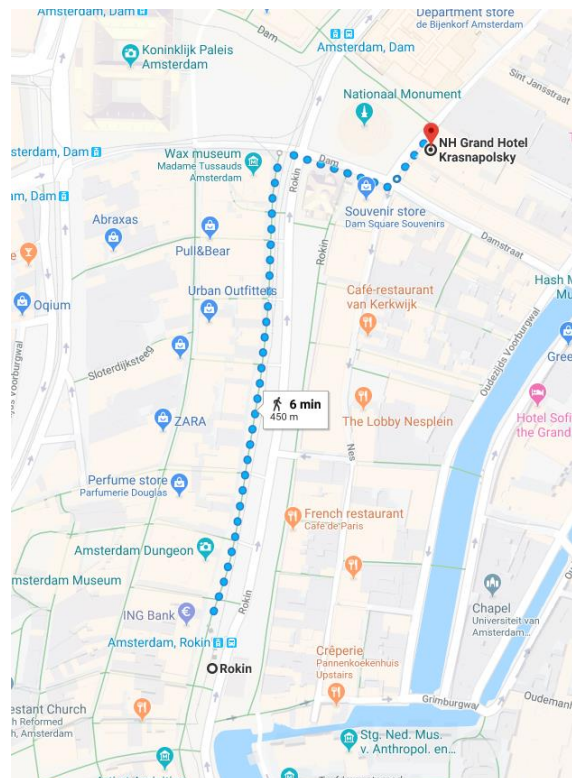

Route

This trip will take you about 30 minutes.

Walk (see walking route below or use 9292 app) from the hotel to metro station/tram stop Boelelaan/VU Amsterdam. Take metro 51 (direction Centraal Station) to metro station Nieuwmarkt. It is an 8 minute walk (see walking route below or use 9292 app) from metro station Nieuwmarkt to the hotel.

Walking route Crowne Plaza Amsterdam – South to metro station Boelelaan/VU

Walking route metro station Nieuwmarkt to Hotel Krasnapolsky

Hotel Motel One → Hotel Krasnapolsky

Address

Hotel Krasnapolsky
Dam 9
1012 JS Amsterdam
The Netherlands

Route

This trip will take you about 20 minutes.

Walk from the hotel to metro station Europaplein; this is a 5-minute walk (see walking route below or use 9292 app). Take metro 52 (direction Noord) to metro station Rokin. It is a 6-minute walk (see walking route below or use 9292 app) from the metro station to Hotel Krasnapolsky.

Walking route Hotel Motel One to metro station Europaplein

Walking route metro station Rokin to Hotel Krasnapolsky

Hotel Cityden Up → Hotel Krasnapolsky

Address

Hotel Krasnapolsky
Dam 9
1012 JS Amsterdam
The Netherlands