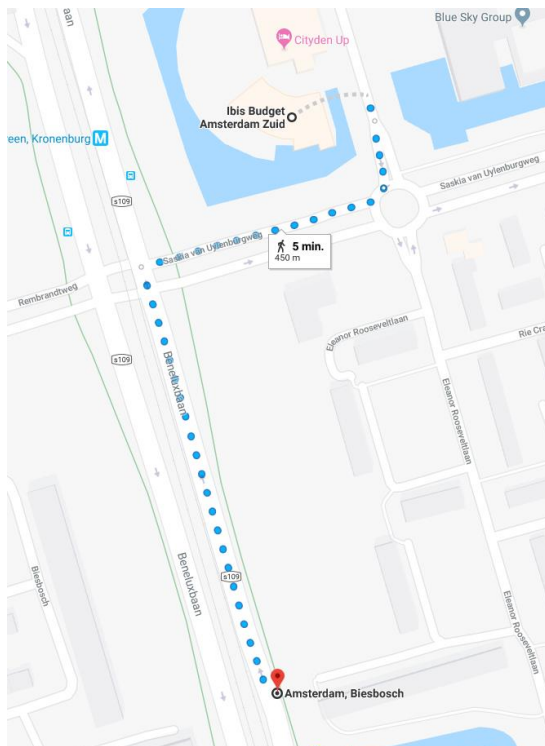

This trip will take you about 25 minutes.

Walk (see walking route below or use 9292 app) from the hotel to metro station Rokin. Take metro 52 (direction Zuid) to metro station Amsterdam Zuid. It is a 10 minute walk (see walking route below or use 9292 app) from station Amsterdam Zuid to VU Amsterdam, but you can also take tram 5 (direction Amstelveen Binnenhof) to metro station/tram stop Boelelaan/VU.

Walking route Hotel Krasnapolsky to metro station Rokin

Walking route station Amsterdam Zuid Station to VU Amsterdam

Ibis budget hotel → VU Amsterdam

Address

VU Amsterdam
De Boelelaan 1105
1081HV Amsterdam
The Netherlands

Route

This trip will take you about 12 minutes.

Walk (see walking route below or use 9292 app) from the hotel to tram stop Biesbosch
Take tram 5 (direction van Hallstraat) to metro station/tram stop de Boelelaan/VU. When you get of the tram you'll see VU Amsterdam in front of you.

Walking route Ibis Hotel to tram stop Biesbosch

Crowne Plaza Amsterdam – South → VU Amsterdam

Address

VU Amsterdam
De Boelelaan 1105
1081HV Amsterdam
The Netherlands

Route

This trip will take you about 10 minutes.