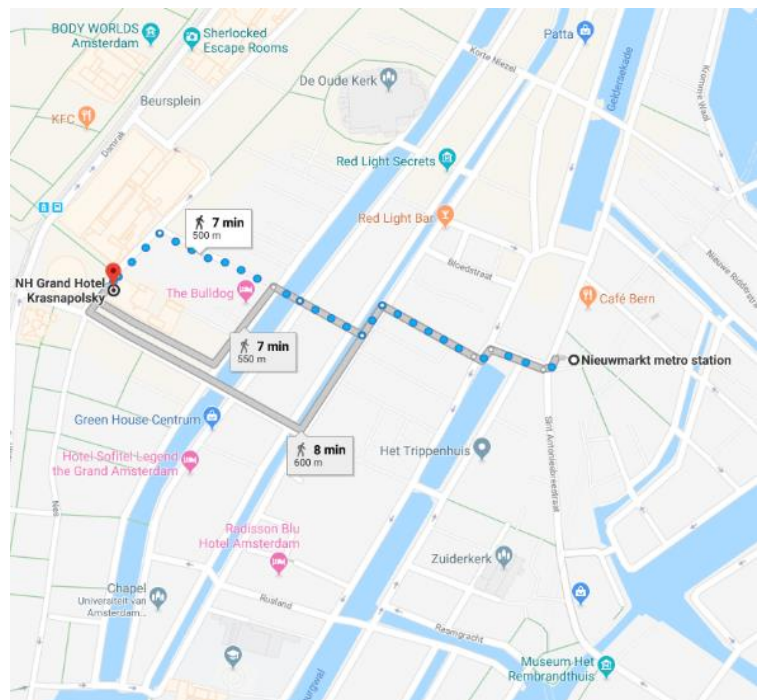

Walk from the hotel to tram stop/metro station Oranjebaan, this is a 3-minute walk (see walking route below or use 9292 app). Take tram 5 (direction van Hallstraat) or metro 51 (direction Centraal Station) to metro station/tram stop De Boelelaan/VU. When you get off the metro/tram you will see VU Amsterdam in front of you.

Walking route Hotel Cityden the Garden to tram stop/metro station Oranjebaan

Route from hotels to Hotel Krasnapolsky (dinner)

Ibis budget hotel → Hotel Krasnapolsky

Address

Hotel Krasnapolsky

Dam 9

1012 JS Amsterdam

The Netherlands

Route

This trip will take you about 40 minutes.

Walk (see walking route below or use 9292 app) from the hotel to metro station Uilenstede. Take metro 51 (direction Centraal Station) to metro station Nieuwmarkt. It is an 7 minute walk (see walking route below or use 9292 app) from metro station Nieuwmarkt to the hotel.

Walking route Hotel Ibis to metro station Uilenstede

Walking route metro station Nieuwmarkt to Hotel Krasnapolsky

Crowne Plaza Amsterdam – South → Hotel Krasnapolsky

Address

Hotel Krasnapolsky
Dam 9
1012 JS Amsterdam
The Netherlands