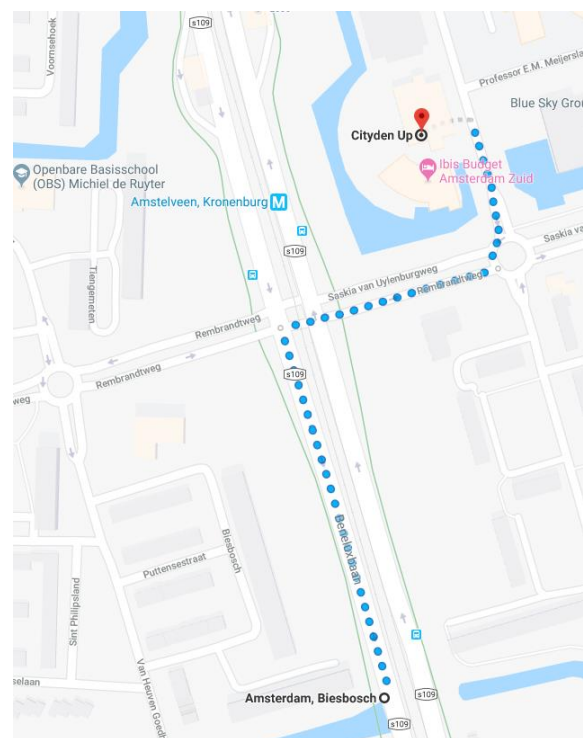

Walking route station Amsterdam Zuid to Crowne Plaza Amsterdam – South

Schiphol → Hotel Motel One

Address

Hotel Motel One
Europaboulevard 23
1079 PC Amsterdam
The Netherlands

Route

This trip will take you about 15 minutes.

Take the train from Schiphol airport to station Amsterdam RAI. It is a 3-minute walk from station Amsterdam RAI to the hotel (see walking route below or use 9292 app).

Walking route station Amsterdam RAI to Hotel Motel One

Schiphol → Hotel Cityden Up

Address

Hotel Cityden Up
Professor J.H. Bavincklaan 3
1183 AT Amstelveen
The Netherlands

Route

This trip will take you about 30 minutes.

Take the train from Schiphol airport to station Amsterdam Zuid. From here, you can take Metro 51 (direction Westwijk) to metro station Uilenstede. It is an 8-minute walk (see walking route below or use 9292 app) from metro station Uilenstede to the hotel. You can also take tramline 5 (direction Amstelveen Stadhart) from station Amsterdam Zuid to tram stop Biesbosch. It is a 6-minute walk (see walking route below or use 9292 app) from the tram stop to the hotel.

Walking route metro station Uilenstede to Cityden Up

Walking route tram stop Biesbosch to Cityden Up

Schiphol → Hotel Cityden the Garden

Address

Hotel Cityden the Garden
Van Heuven Goedhartlaan 17
1181 LE Amstelveen
The Netherlands