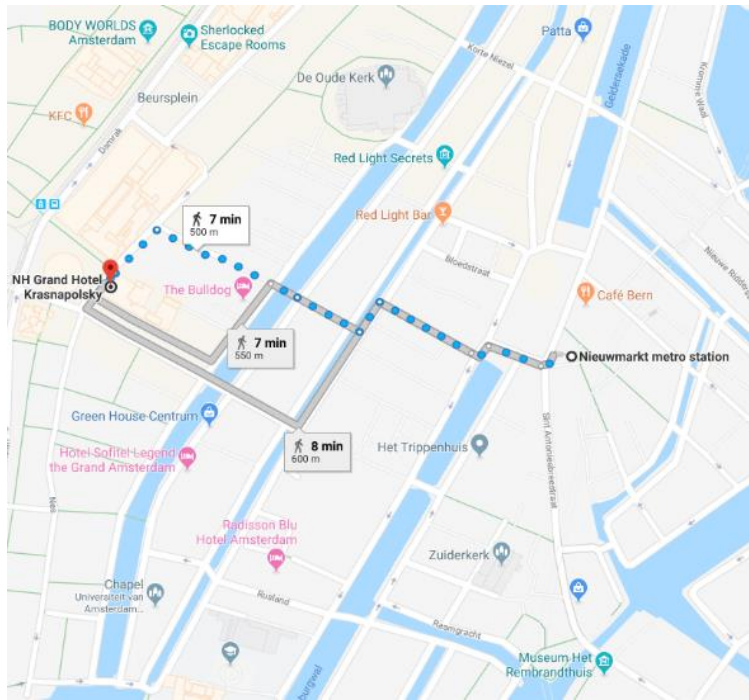

The Netherlands

Route

This trip will take you about 40 minutes.

Walk (see walking route below or use 9292 app) from the hotel to metro station Uilenstede. Take metro 51 (direction Centraal Station) to metro station Nieuwmarkt. It is an 7 minute walk (see walking route below or use 9292 app) from metro station Nieuwmarkt to the hotel.

Walking route Hotel Ibis to metro station Uilenstede

Walking route metro station Nieuwmarkt to Hotel Krasnapolsky

Crowne Plaza Amsterdam – South → Hotel Krasnapolsky

Address

Hotel Krasnapolsky
Dam 9
1012 JS Amsterdam
The Netherlands

Route

This trip will take you about 30 minutes.

Walk (see walking route below or use 9292 app) from the hotel to metro station/tram stop Boelelaan/VU Amsterdam. Take metro 51 (direction Centraal Station) to metro station Nieuwmarkt. It is an 8 minute walk (see walking route below or use 9292 app) from metro station Nieuwmarkt to the hotel.

Walking route Crowne Plaza Amsterdam – South to metro station Boelelaan/VU

Walking route metro station Nieuwmarkt to Hotel Krasnapolsky

Hotel Motel One → Hotel Krasnapolsky

Address

Hotel Krasnapolsky
Dam 9
1012 JS Amsterdam
The Netherlands