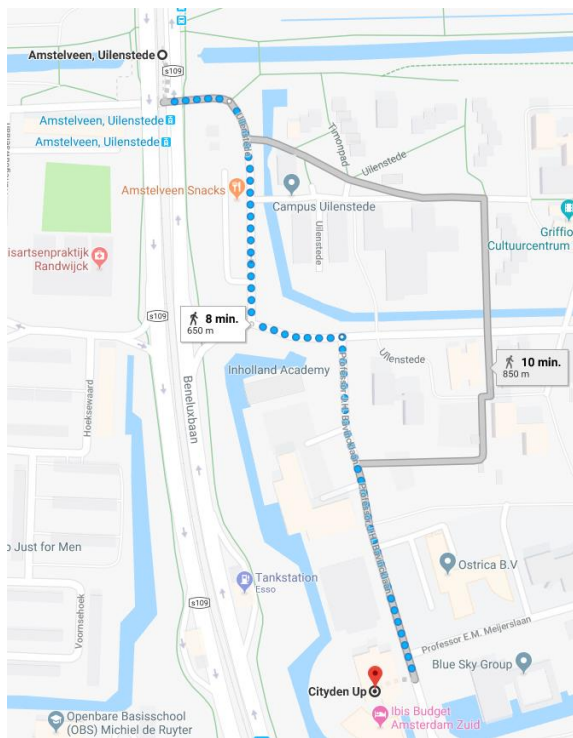

Walking route station Amsterdam Zuid to Crowne Plaza Amsterdam – South

Schiphol → Hotel Motel One

Address

Hotel Motel One
Europaboulevard 23
1079 PC Amsterdam
The Netherlands

Route

This trip will take you about 15 minutes.

Take the train from Schiphol airport to station Amsterdam RAI. It is a 3-minute walk from station Amsterdam RAI to the hotel (see walking route below or use 9292 app).

Walking route station Amsterdam RAI to Hotel Motel One

Schiphol → Hotel Cityden Up

Address

Hotel Cityden Up
Professor J.H. Bavincklaan 3
1183 AT Amstelveen
The Netherlands

Route

This trip will take you about 30 minutes.

Take the train from Schiphol airport to station Amsterdam Zuid. From here, you can take Metro 51 (direction Westwijk) to metro station Uilenstede. It is an 8-minute walk (see walking route below or use 9292 app) from metro station Uilenstede to the hotel. You can also take tramline 5 (direction Amstelveen Stadhart) from station Amsterdam Zuid to tram stop Biesbosch. It is a 6-minute walk (see walking route below or use 9292 app) from the tram stop to the hotel.

Walking route metro station Uilenstede to Cityden Up

Walking route tram stop Biesbosch to Cityden Up

Schiphol → Hotel Cityden the Garden

Address

Hotel Cityden the Garden
Van Heuven Goedhartlaan 17
1181 LE Amstelveen
The Netherlands