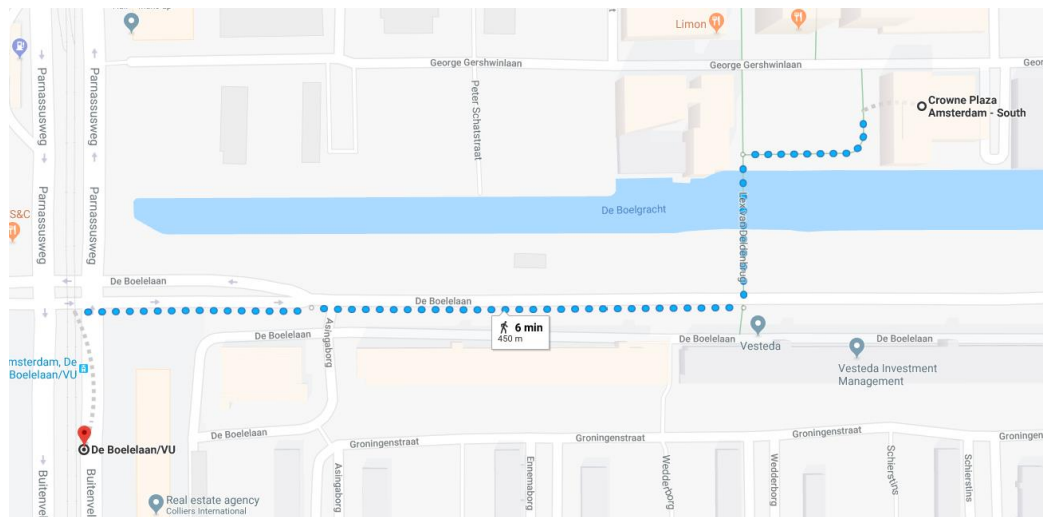

The Netherlands

Route

This trip will take you about 40 minutes.

Walk (see walking route below or use 9292 app) from the hotel to metro station Uilenstede. Take metro 51 (direction Centraal Station) to metro station Nieuwmarkt. It is an 7 minute walk (see walking route below or use 9292 app) from metro station Nieuwmarkt to the hotel.

Walking route Hotel Ibis to metro station Uilenstede

Walking route metro station Nieuwmarkt to Hotel Krasnapolsky

Crowne Plaza Amsterdam – South → Hotel Krasnapolsky

Address

Hotel Krasnapolsky
Dam 9
1012 JS Amsterdam
The Netherlands

Route

This trip will take you about 30 minutes.

Walk (see walking route below or use 9292 app) from the hotel to metro station/tram stop Boelelaan/VU Amsterdam. Take metro 51 (direction Centraal Station) to metro station Nieuwmarkt. It is an 8 minute walk (see walking route below or use 9292 app) from metro station Nieuwmarkt to the hotel.

Walking route Crowne Plaza Amsterdam – South to metro station Boelelaan/VU

Walking route metro station Nieuwmarkt to Hotel Krasnapolsky

Hotel Motel One → Hotel Krasnapolsky

Address

Hotel Krasnapolsky
Dam 9
1012 JS Amsterdam
The Netherlands