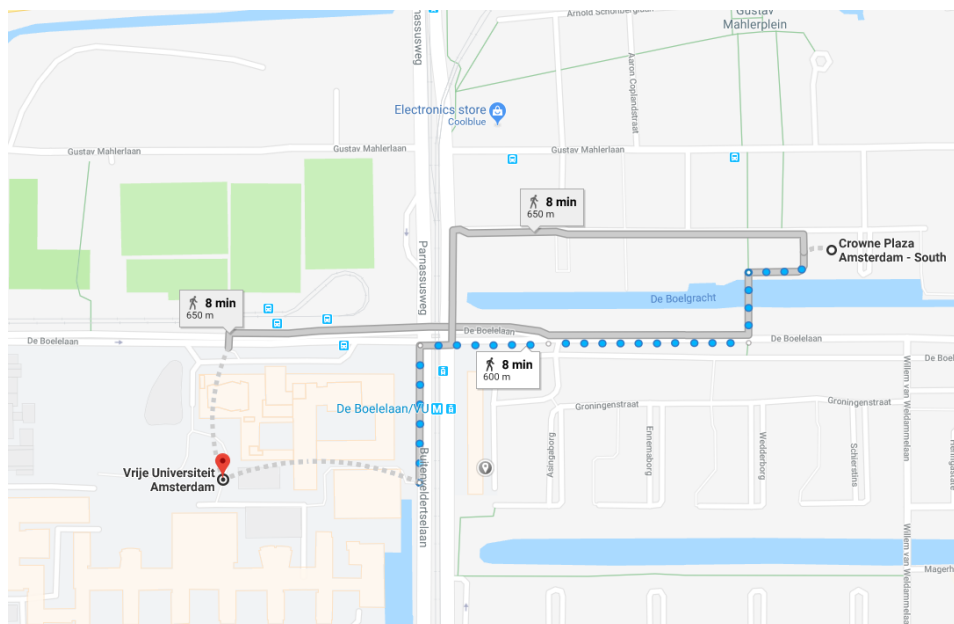

Route

This trip will take you about 12 minutes.

Walk (see walking route below or use 9292 app) from the hotel to tram stop Biesbosch
Take tram 5 (direction van Hallstraat) to metro station/tram stop de Boelelaan/VU. When you get of the tram you'll see VU Amsterdam in front of you.

Walking route Ibis Hotel to tram stop Biesbosch

Crowne Plaza Amsterdam – South → VU Amsterdam

Address

VU Amsterdam
De Boelelaan 1105
1081HV Amsterdam
The Netherlands

Route

This trip will take you about 10 minutes.

It is an 8 minute walk from the hotel to VU Amsterdam, there is no public transportation route from the hotel to VU Amsterdam. Head south on George Gershwintplein toward Lex van Deldenbrug, turn left onto Lex van Deldenbrug, turn right onto De Boelelaan, slight left to stay on De Boelelaan, turn left onto Buitenveldertselaan and you will see the VU Amsterdam on your right hand. (see walking route below)

Walking route Crowne plaza Amsterdam – South to VU Amsterdam

Hotel Motel One → VU Amsterdam

Address

VU Amsterdam
De Boelelaan 1105
1081HV Amsterdam
The Netherlands

Route

This trip will take you about 10 minutes.